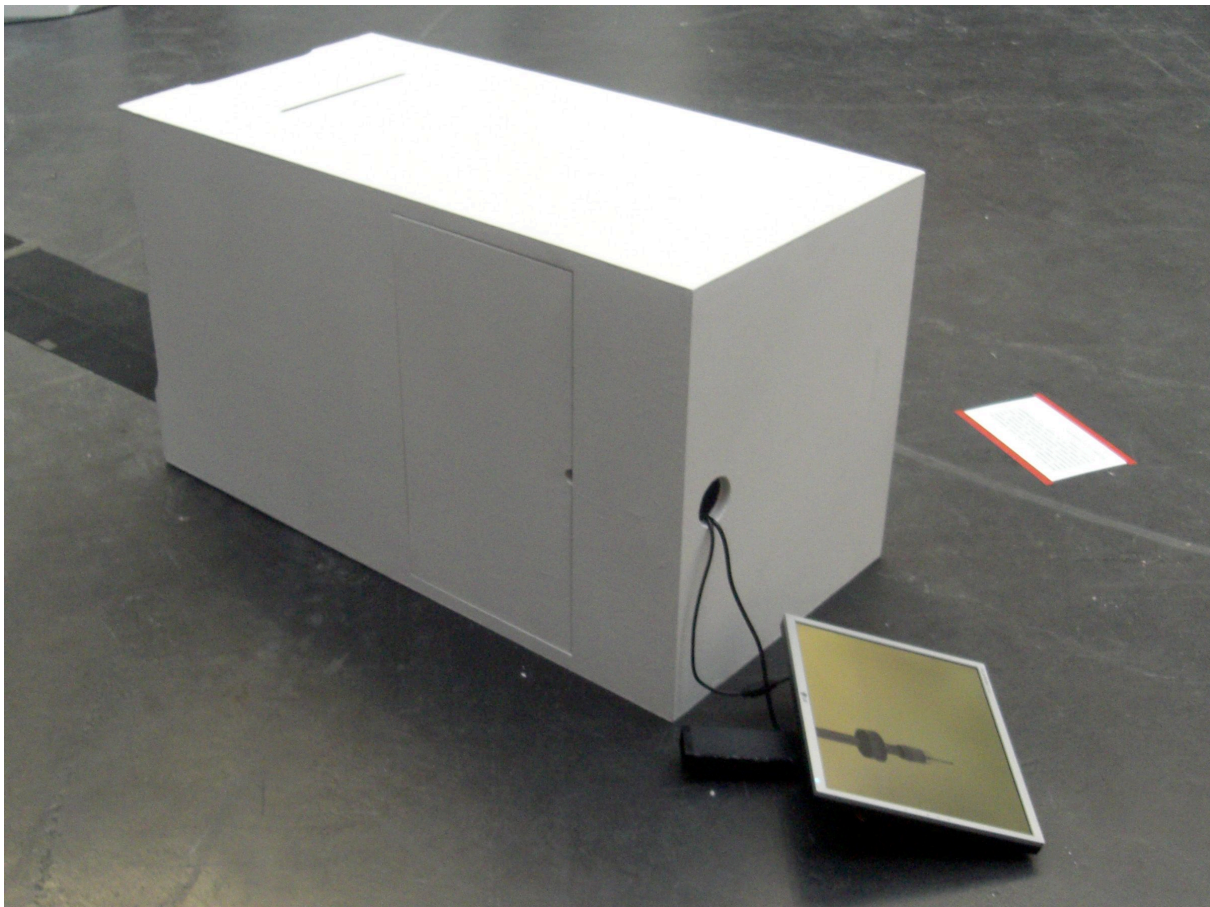

CHRASHED TOWER

original title: GESTÜRZTER TURM
installation with video loop, color, no sound
© Matthias Fritsch 2007

description

A videoinstallation with a turned over socket. It seems that somebody has demolished the work. On the floor there is a note of the organisers which says:

technical requirements

flatscreen, controlled by computer or HD-DVD player, socket, cable, sign on the floor

final state of exhibitionperformance during 1234567 festival in HFG-Karlsruhe, 2007